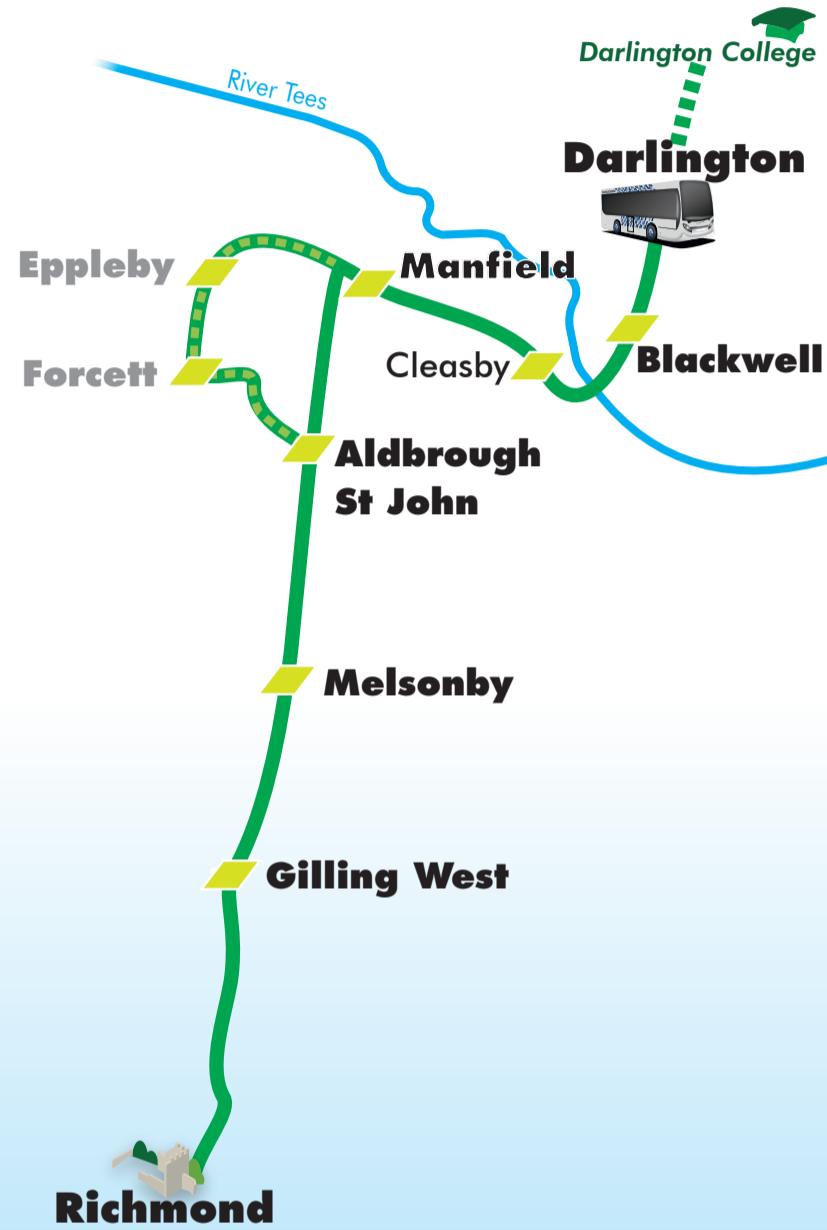

Est. 1985 **hodgsons** *local buses*

Connecting Local Communities

29

- **Richmond**
- **Gilling West**
- **Melsonby**
- **Aldbrough**
- **Manfield**
- **Blackwell**
- **Darlington**

Operated in partnership with
North Yorkshire
County Council

Richmond Market Place
Richmond, Beechfield Road
Gilling West, High Street
Melsonby
Aldbrough St John, Back Lane
Aldbrough St John, High Green
Forcett Village
Eppleby, The Green
Manfield
Cleasby
Darlington Q.E. Sixth Form
Darlington, Town Hall **M**
Darlington College

only on College Holiday Days

operates on College days only

Saturdays

Richmond Market Place
Richmond, Beechfield Road
Gilling West, High Street
Melsonby
Aldbrough St John, Back Lane
Aldbrough St John, High Green
Forcett Village
Eppleby, The Green
Manfield
Cleasby
Darlington, Town Hall **M**

29

towards Richmond via Manfield & Gilling West

Monday to Friday
except public holidays

Darlington College
Darlington, Town Hall **M**
Darlington, Q.E. Sixth Form
Cleasby
Manfield
Eppleby, The Green
Forcett Village
Aldbrough St John, High Green
Aldbrough St John, Back Lane
Melsonby
Gilling West, High Street
Richmond, Beechfield Road
Richmond Market Place